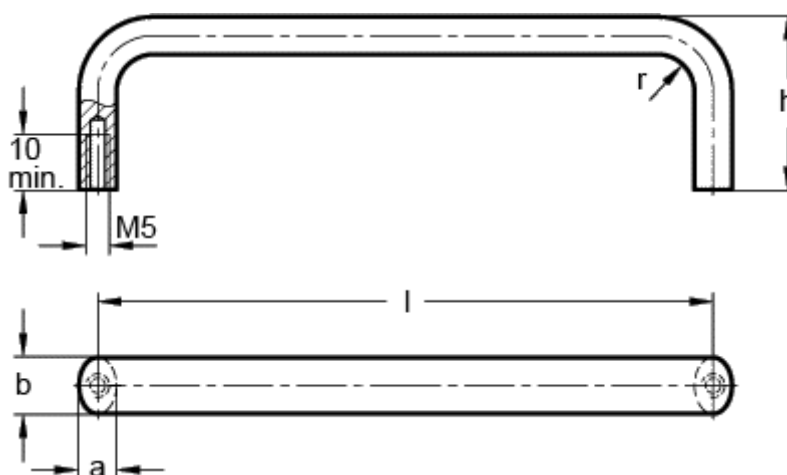

# Data Sheet

Article number: 201153235

Description: E+G Cabinet U-handle GN 427.5-12-235  
Stainless Steel

## Measures

$a = 8$

$b = 12$

$h = 40$

$l = 235$

$r = 8$